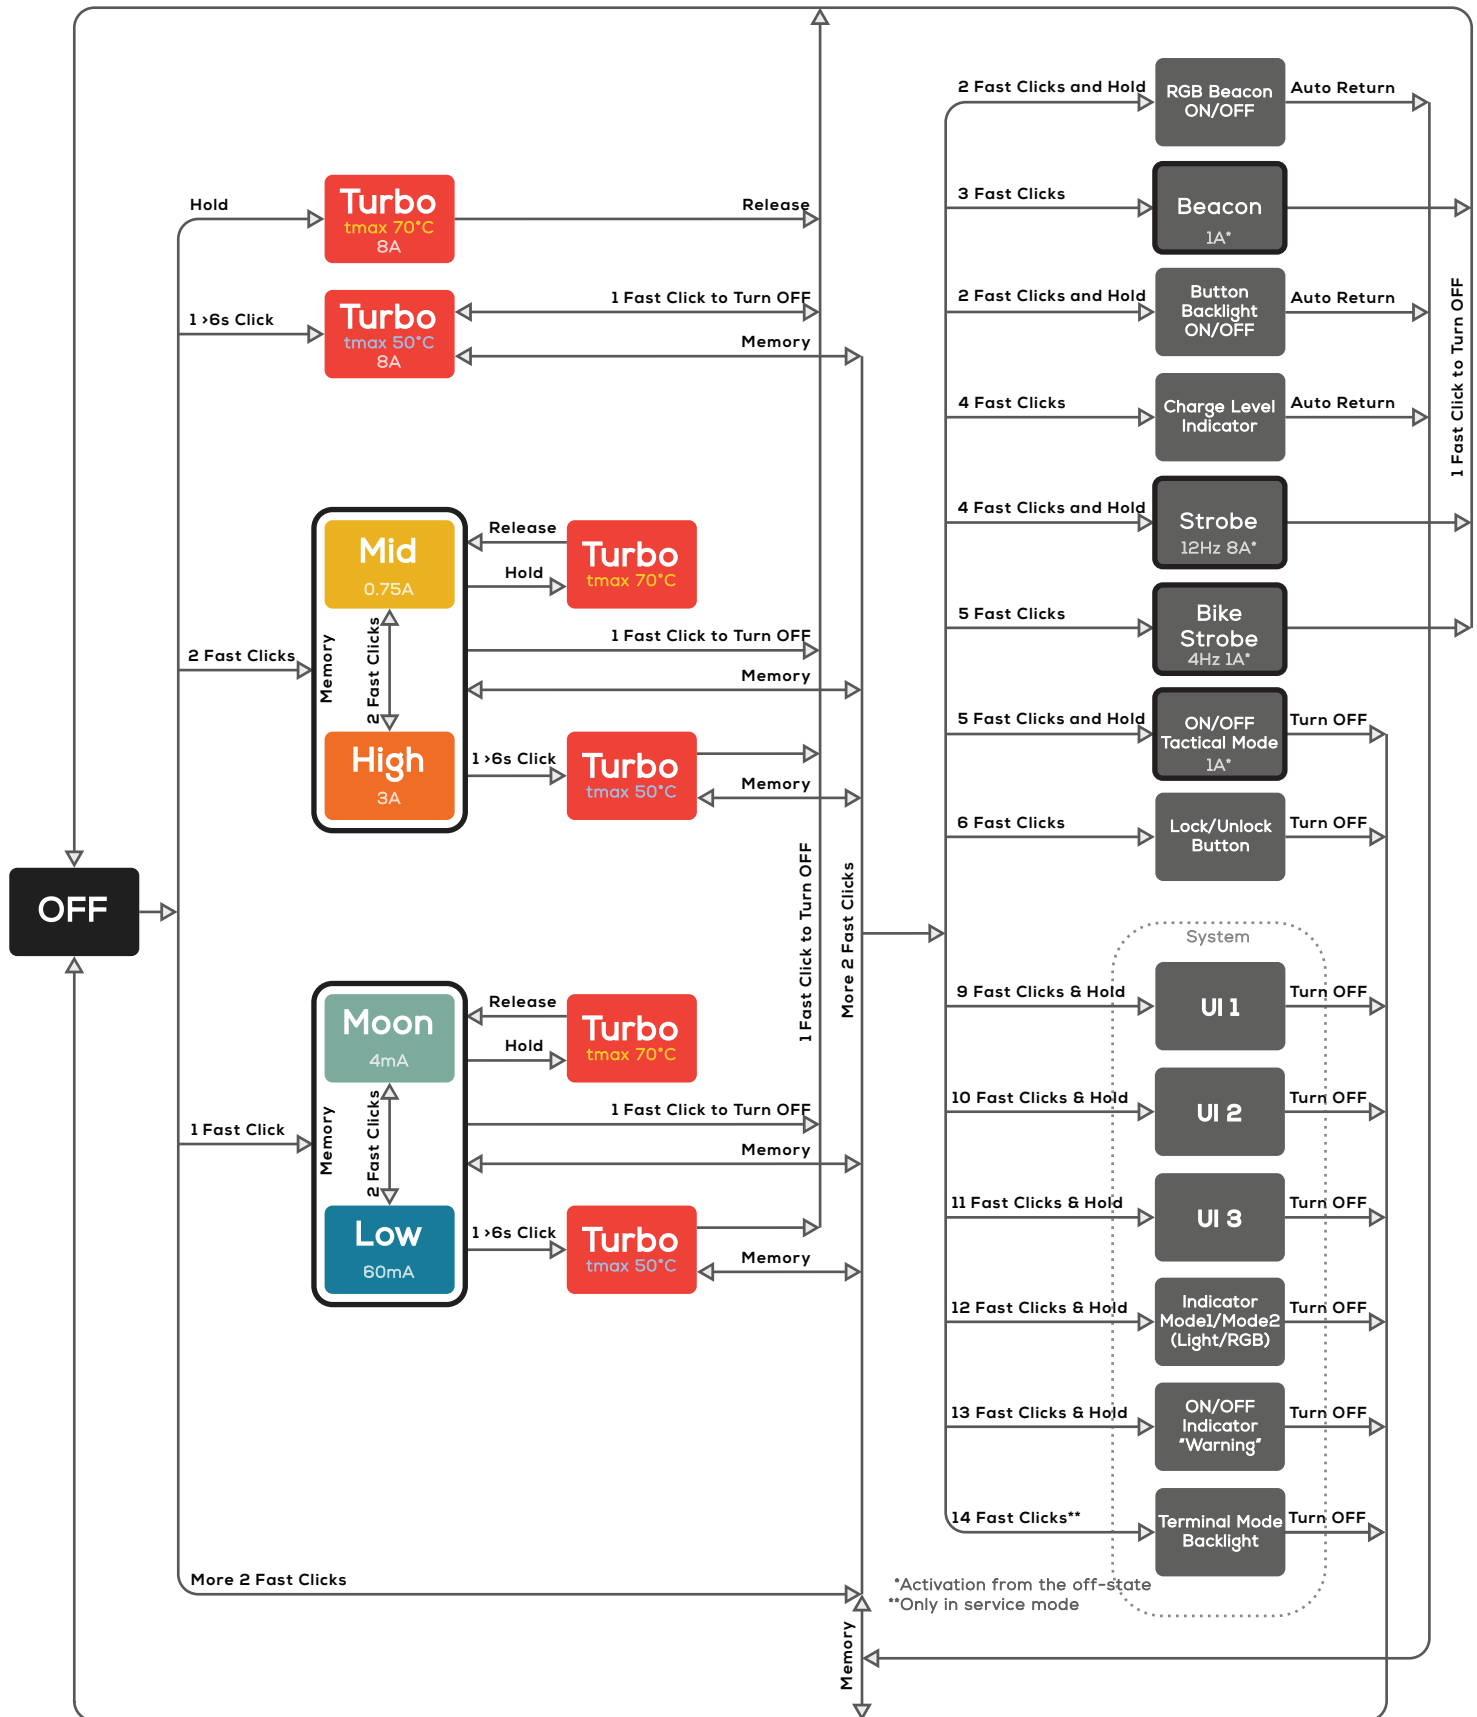

UI 1 - Minimalist

UI 2 - Cycle & Fast Access